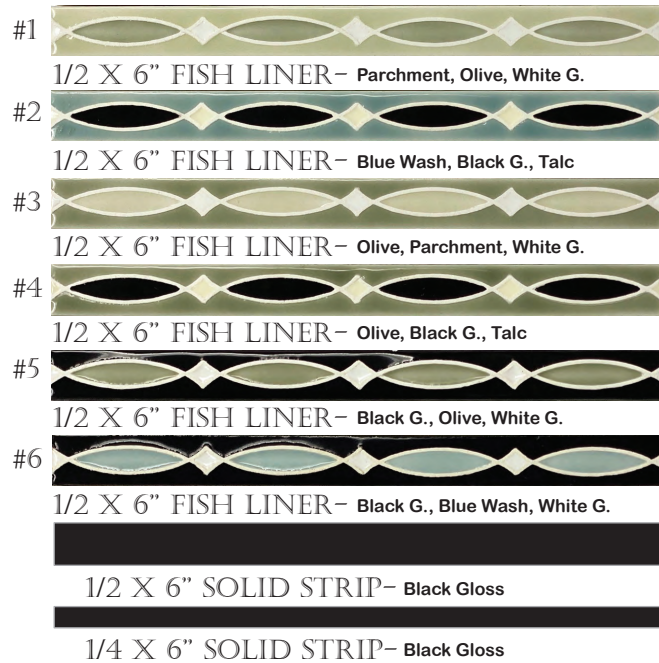

## 1X6" QUARTER ROUND

White Gloss, Talc, Parchment,  
Blue Wash, Olive, Black Gloss

## 3X6" FIELD

White Gloss, Talc, Parchment,  
Blue Wash, Olive

## 4" HEX

Only Stocked in White Gloss

## 1" HEX

White Gloss, White Matte, Talc,  
Blue Wash, Olive, Frankie Blue,  
Black Gloss, Black Matte