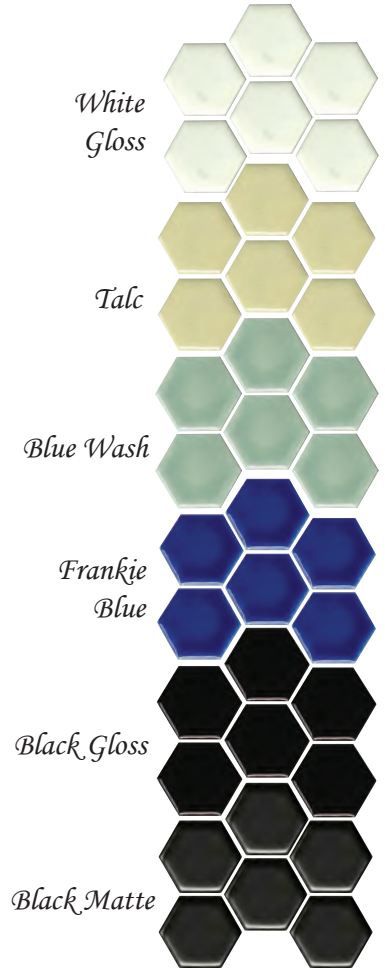

## 1X6" QUARTER ROUND

White Gloss, Talc, Parchment,  
Blue Wash, Olive, Black Gloss

## 3X6" FIELD

White Gloss, Talc, Parchment,  
Blue Wash, Olive

## 1" HEX

White Gloss, White Matte, Talc,  
Blue Wash, Olive, Frankie Blue,  
Black Gloss, Black Matte

## PINWHEEL

White Matte w/ Black Matte Dot